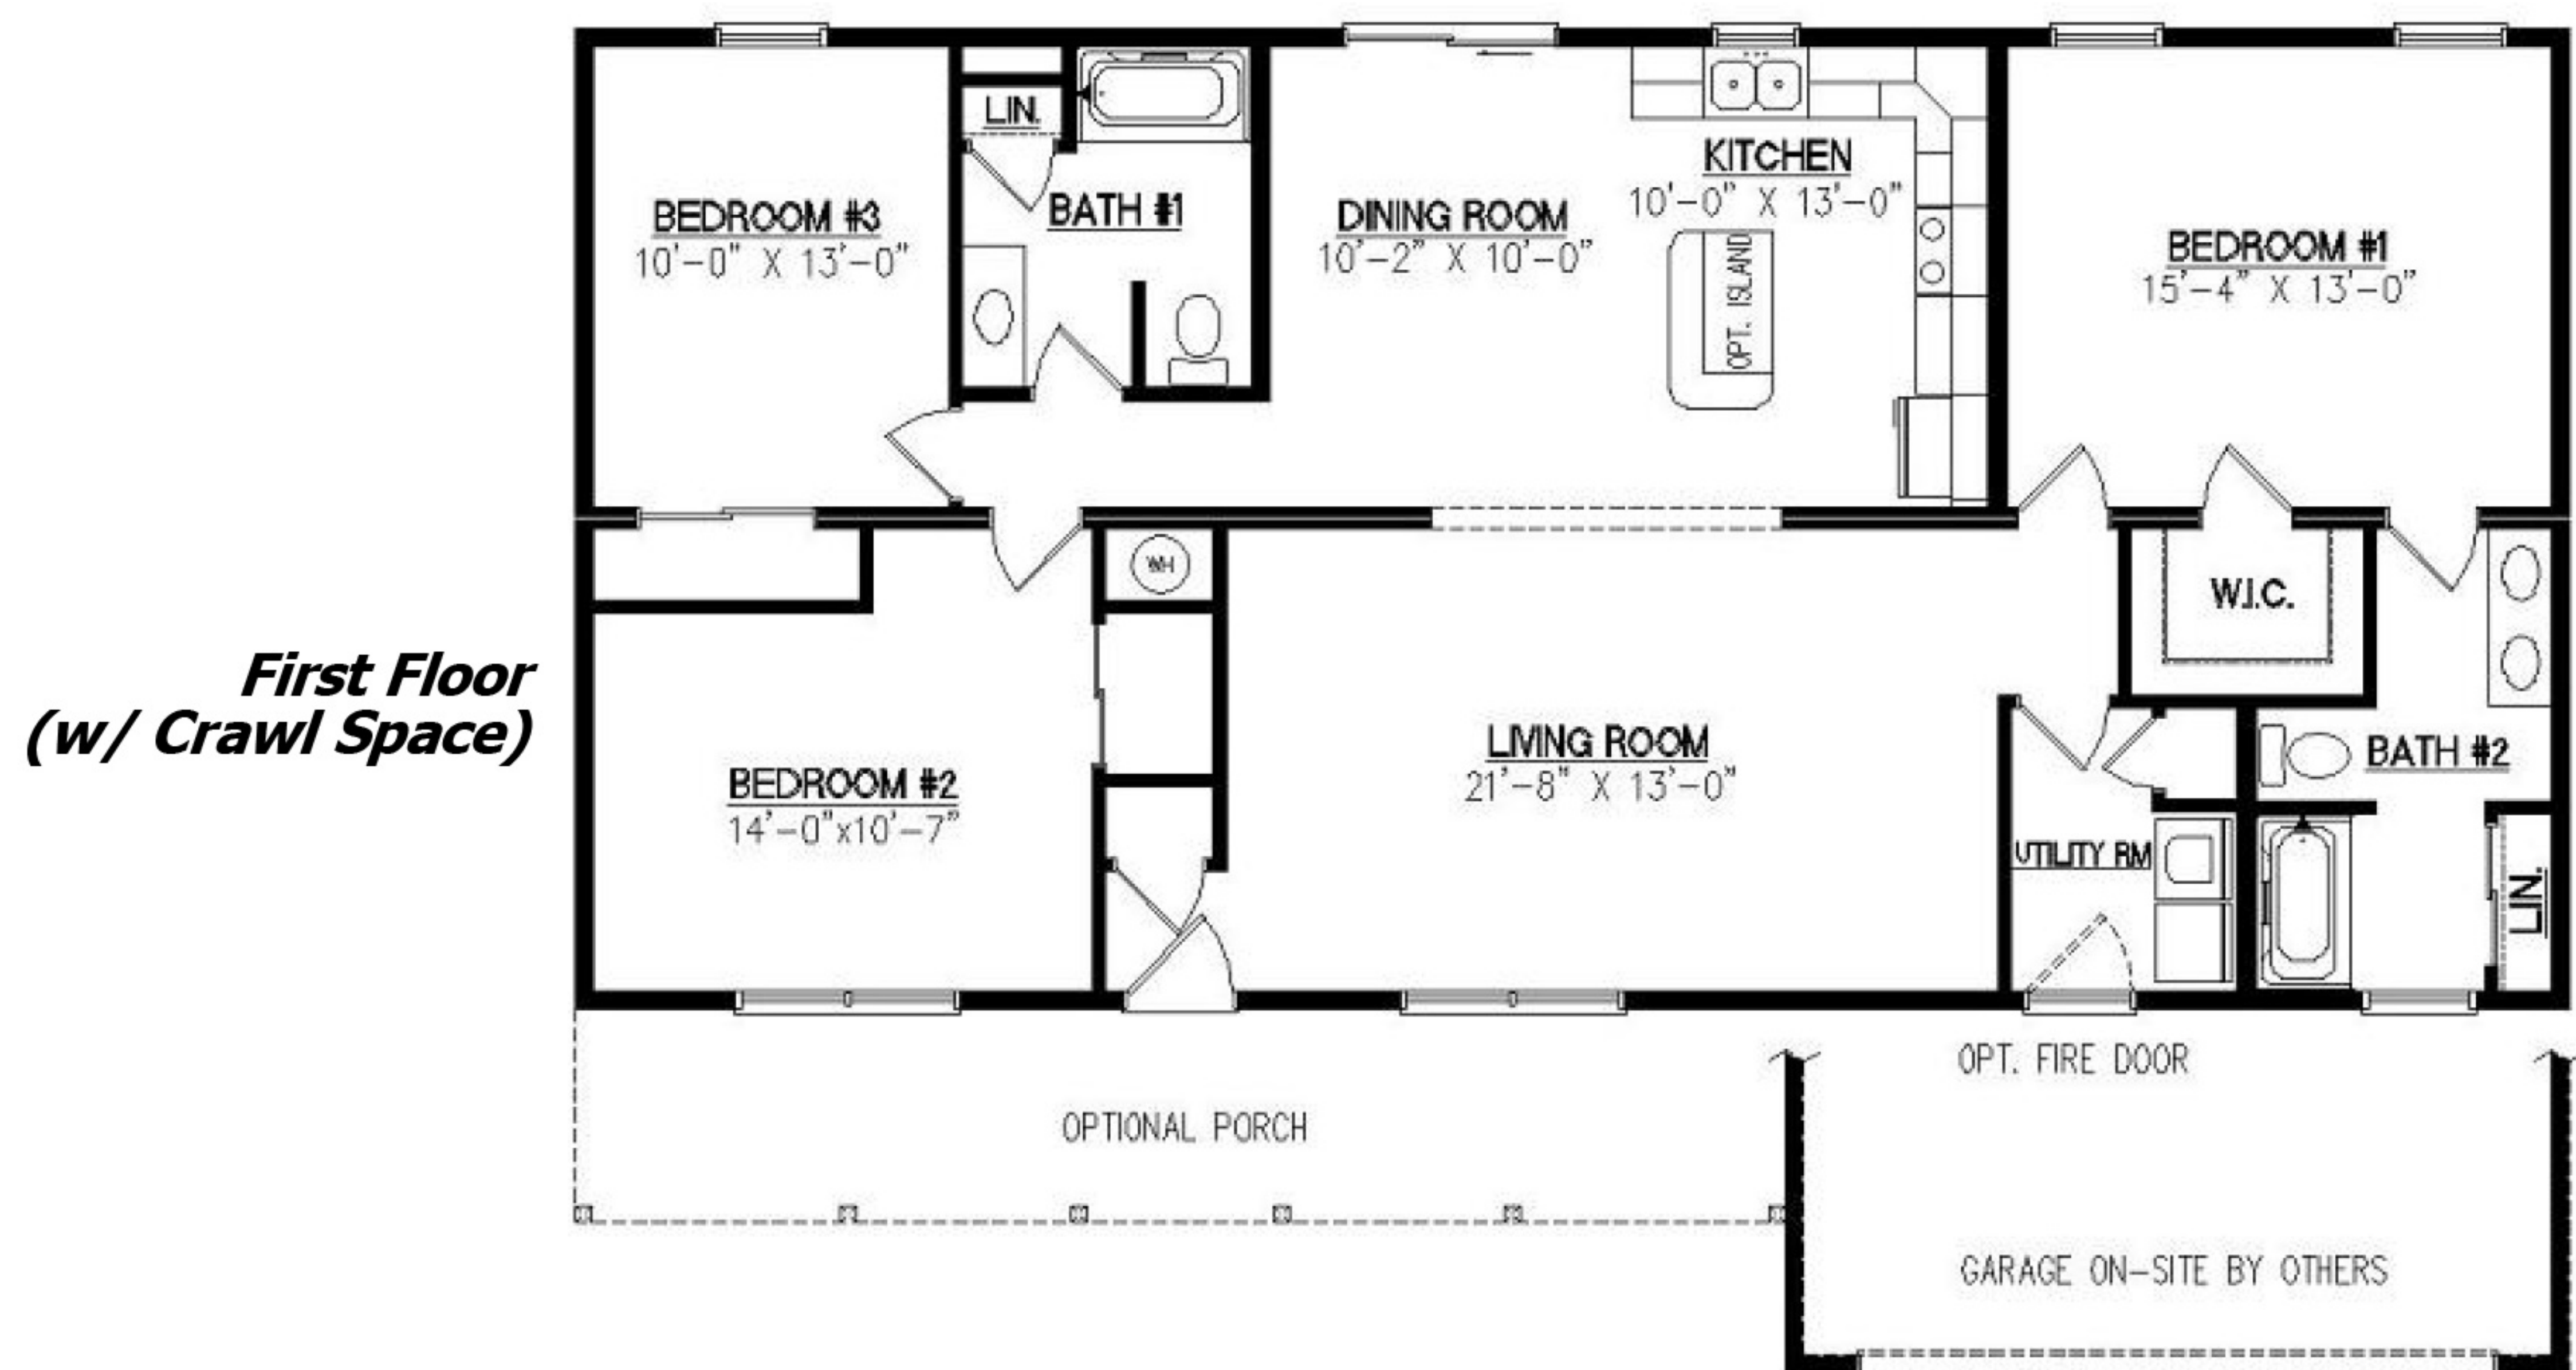

Barletta

Note: Renderings are for illustrative purposes only and may vary per series standard specifications.

Ranch
27'-6" x 56'-0"
1540 SQFT
3 Bedrooms / 2 Baths

246 Sand Hill Road • Selinsgrove, PA 17870
 Phone: 570-374-3280 • Fax: 570-374-1122
www.iconlegacy.com