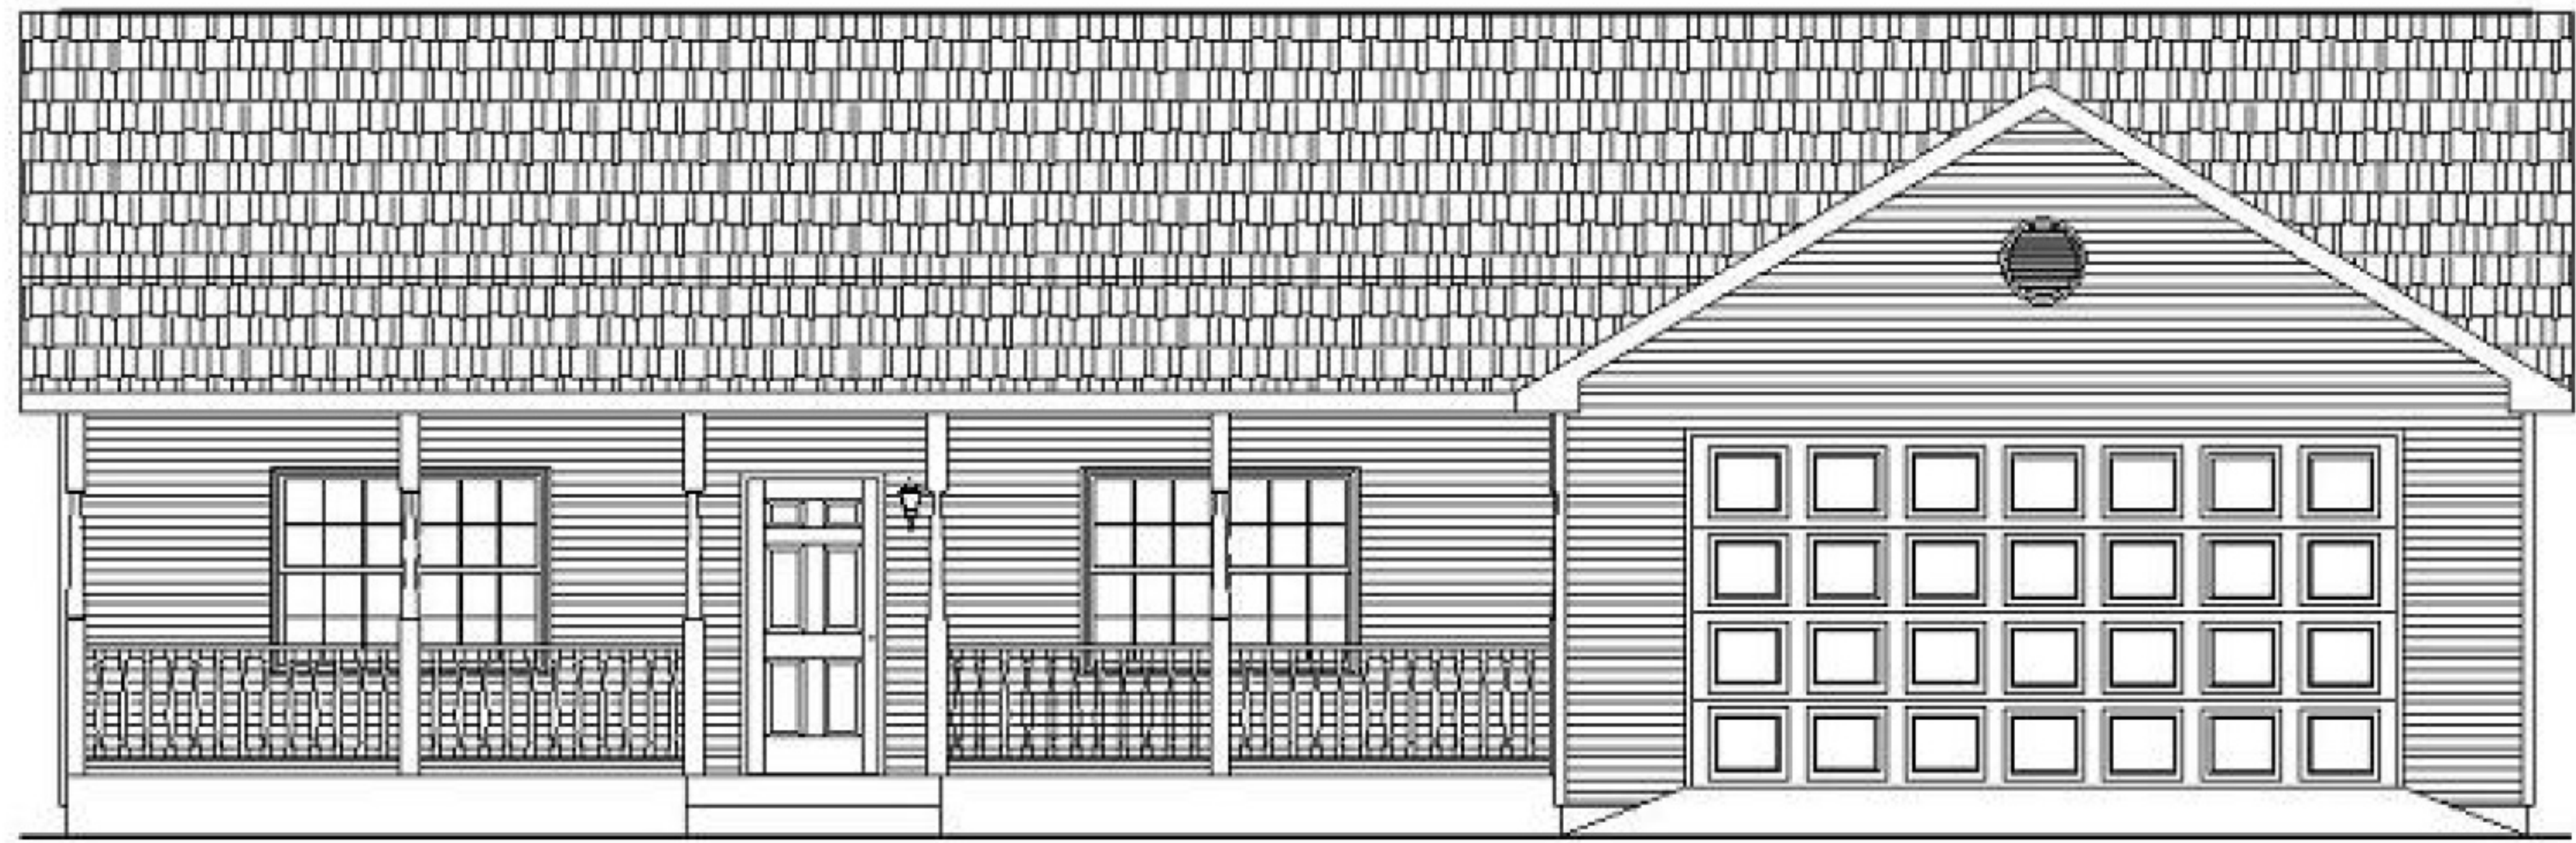

Barletta

Note: Renderings are for illustrative purposes only and may vary per series standard specifications.

Ranch
27'-6" x 56'-0"
1540 SQFT
3 Bedrooms / 2 Baths

246 Sand Hill Road • Selinsgrove, PA 17870
 Phone: 570-374-3280 • Fax: 570-374-1122
www.iconlegacy.com