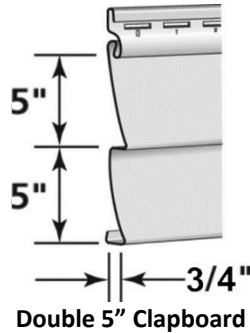

Available Upgrade

Styles:

Features:

- Heavy-Duty .046" thickness
- TrueTexture™ rough cedar finish molded from real cedar boards
- Patented STUDfinder™ is designed for accurate and secure installation
- RigidForm™ 220 Technology has been tested to withstand wind load pressures up to 220 mph
- CertiLock™ self-aligned, post-formed positive lock
- 3/4" panel projection
- Virtually maintenance free, never needs painting
- Class 1(A) fire rating
- Lifetime limited warranty