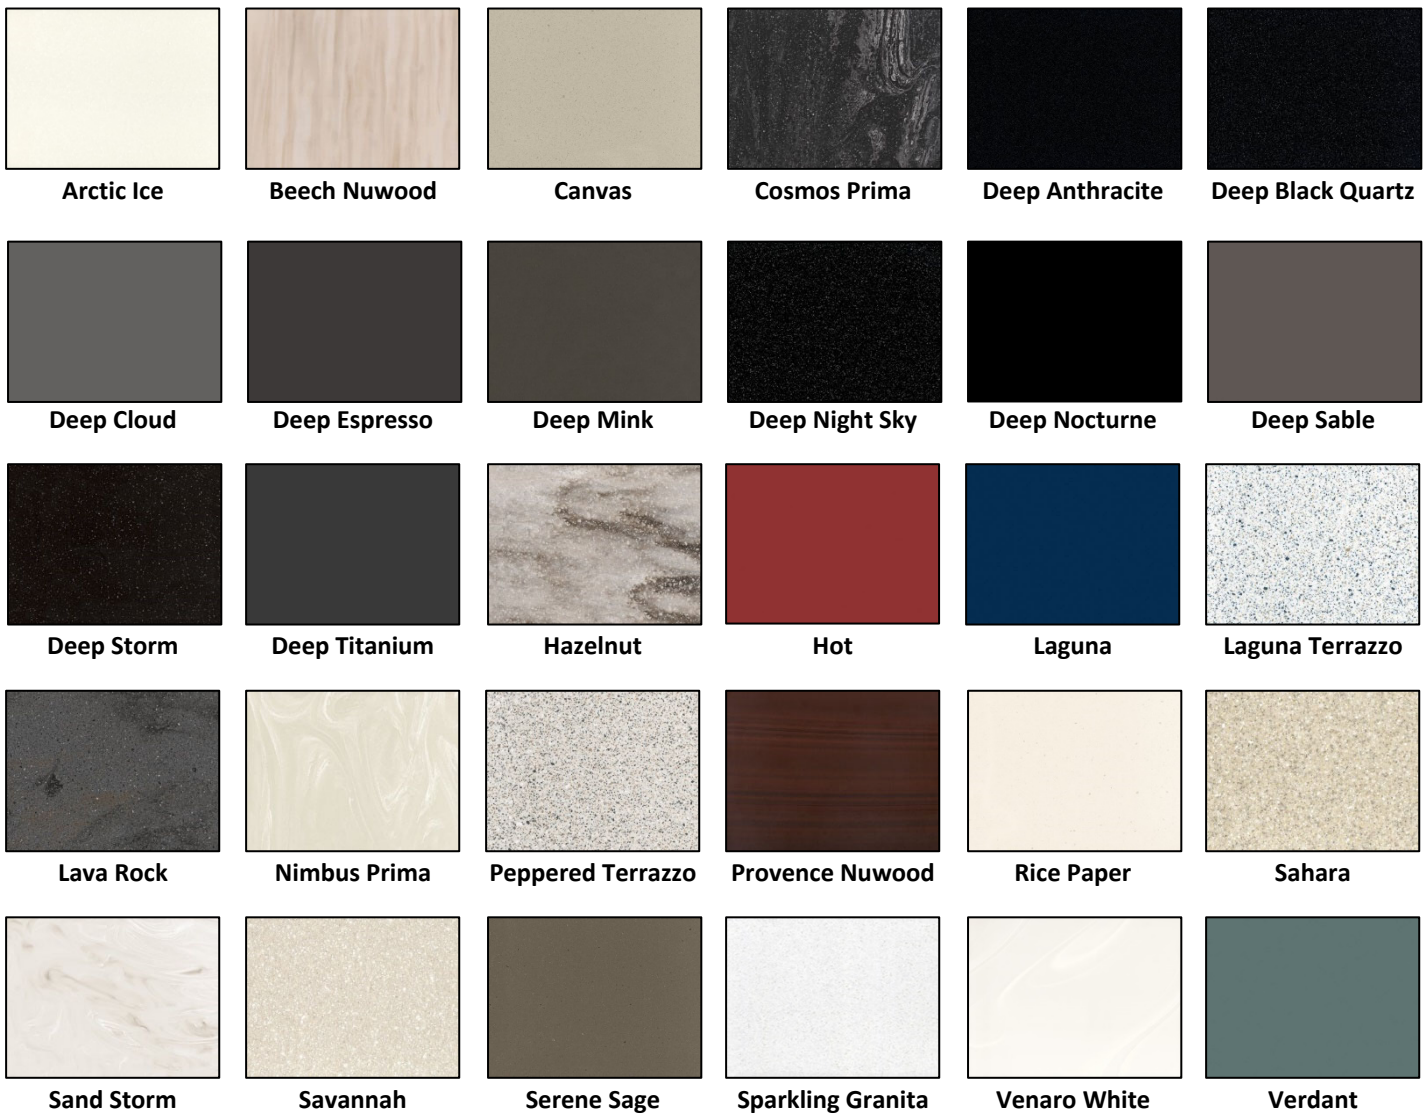

Sahara

Savannah

Vanilla

Willow

DuPont™ Corian® Countertops

Available Upgrade

Available Color Group A Colors:

Antarctica

Platinum

Available Color Group B Colors:

Ash Concrete

Carbon Concrete

Concrete

Doeskin

Silver Birch

Willow

Artista Beige

Artista Canvas

Artista Dust

Artista Gray

Aurora

Bisque

Bone

Cameo White

Continued on next page...

Available Level 1 and 2 Colors (continued):

Available Level 3 Colors:

Continued on next page...

Available Level 3 Colors (continued):

Weathered Concrete

Whipped Cream

Whisper