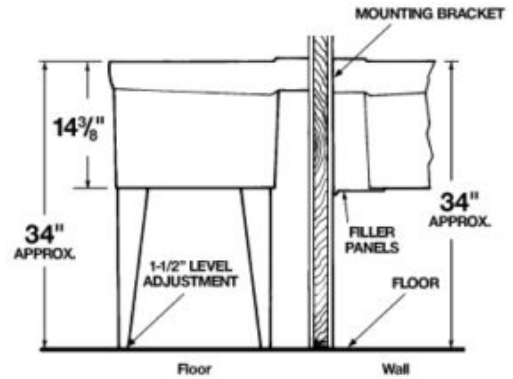

Mustee® Laundry Tubs

Available Option