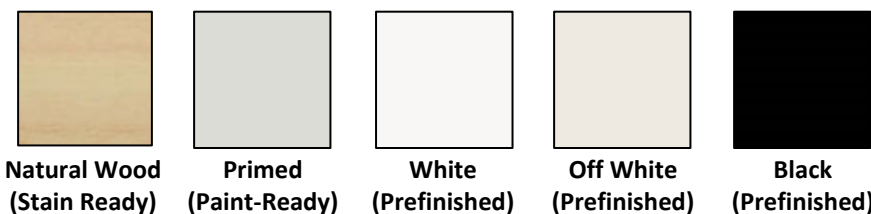

Natural Clay

Oxford Blue

Sandstone Beige

Continued on next page...

Standard Colors (continued):

Savannah Wicker

Seagrass

Smoke Gray

Exterior Colors:

Interior Colors:

* - Dark Bronze and Black interiors are only available with Dark Bronze and Black exteriors respectively.

Continued on next page...

Grilles (available at an additional charge):

- Grille pattern configuration dependent on window size.

Ply Gem® Mira Premium Double Hung Wood Windows

Available Upgrade

Features:

- Tilt-in sash design for easy cleaning from the safety of inside your home
- Sash interlock provides superior structural performance
- Stepped jambliner design for superior structural performance while maximizing available daylight opening
- Three-piece jambliner allows for different interior and exterior jambliner colors
- 6/4 sash construction for historically accurate wood window look
- 4 9/16" jambs made of clear wood eliminate extensive drywall work
- Sash and interior made with select clear wood; ready for paint or stain to match any interior décor (also available in prefinished white)
- Integral face groove allows for easy mulling and exterior accessory application
- Pre-punched nailing fin for simple installation
- AAMA 2604 paint finish provides superior resistance to chalking and fading
- Energy-efficient Warm Edge insulating HP glass reduces energy costs while reducing fabric fading
- Vacuum-treated, solid wood components resist damage from water and fungus
- Durable extruded aluminum cladding on all exterior frame surfaces resists dings and dents while providing structural integrity
- DP-50 certified
- 20-year warranty

Exterior Colors:

Interior Colors:

Continued on next page...

Grilles (available at an additional charge):

Colonial

Half-Colonial

Prairie

Perimeter Prairie