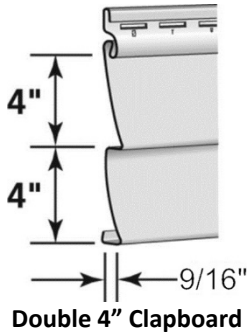

Standard Item

Styles:

Features:

- Natural woodgrain appearance
- Patented STUDfinder™ is designed for accurate and secure installation
- RigidForm™ 160 technology has been tested to withstand wind load pressures of up to 160 mph
- DuraLock™ post-formed lock design 9/16" panel projection
- .042" thickness
- Virtually maintenance free, never needs painting
- Class 1(A) fire rating
- Limited lifetime warranty