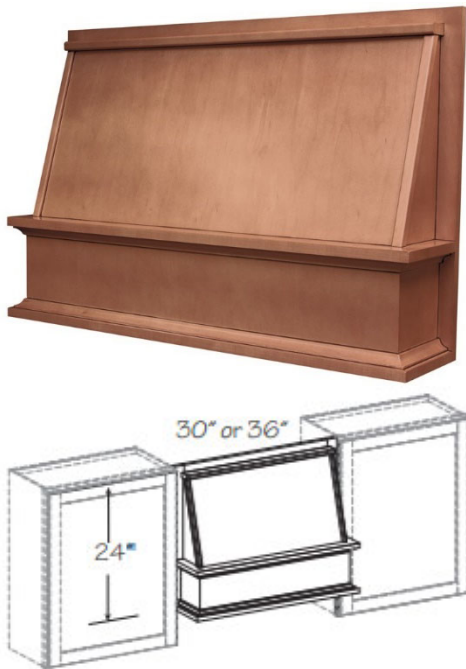

Features:

- Solid wood/wood veneer construction
- Hood extends 6-1/2" from face frame of adjacent wall cabinets, 18-1/2" from wall
- Mounts between two 27" high or higher wall cabinets
- Almond colored painted metal liner included
- For installations with exterior ductwork
- Range Hood Blower (RHB) required; ordered separately
- Available in all finishes; Maple Accent Glaze shipped standard finish
- Available in all painted finishes, which are painted hardwood
- Textured Laminate (TL) will be stained or painted hardwood