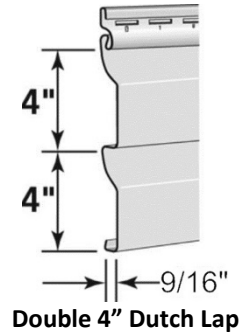

Standard Item

Styles:

Features:

- Natural woodgrain appearance
- Patented STUDfinder™ is designed for accurate and secure installation
- RigidForm™ 160 technology has been tested to withstand wind load pressures of up to 160 mph
- DuraLock™ post-formed lock design 9/16" panel projection
- .042" thickness
- Virtually maintenance free, never needs painting
- Class 1(A) fire rating
- Limited lifetime warranty