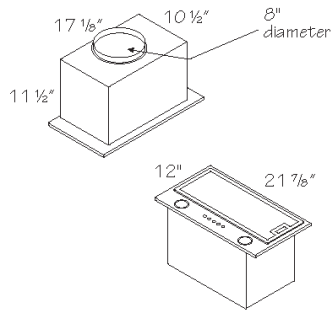

Wall Hood Blower:

Features:

- AC 120 volt required
- 620 CFM/7.5 Sones; three-speed motor with push button electronic control
- Constructed of heavy gauge steel
- Pre-wired for electrical connection
- 8" diameter duct vents on top
- Dual bulb halogen lighting (PAR 20) included
- UL and HVI approved
- For installations with exterior ductwork
- For use with Wall Hood Classic Chimney Plain
- For use with Wall Hood Liner
- Metallic medium grey painted finish on cover plate is corrosion and rust resistant. Blowerbox has galvanized finish