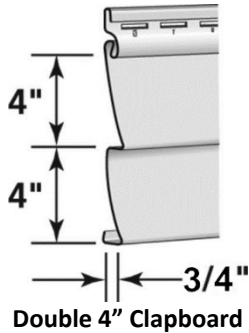

Available Upgrade

Styles:

Features:

- Heavy-Duty .046" thickness
- TrueTexture™ rough cedar finish molded from real cedar boards
- Patented STUDfinder™ is designed for accurate and secure installation
- RigidForm™ 220 Technology has been tested to withstand wind load pressures up to 220 mph
- CertiLock™ self-aligned, post-formed positive lock
- 3/4" panel projection
- Virtually maintenance free, never needs painting
- Class 1(A) fire rating
- Lifetime limited warranty