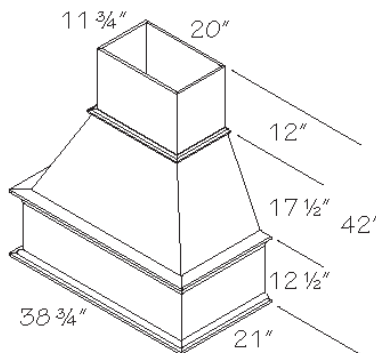

Features:

- Solid wood/wood veneer construction
- For installation with exterior ductwork
- A 3" space is recommended on both sides of hood for adjacent cabinet runs
- Can accommodate ceilings up to 9' high with installation of the chimney or 8' without the chimney
- **Not** designed to be used with a soffit
- 12" tall chimney is shipped unattached for easier installation
- Requires a metal liner and blower
- Available in all finishes; Maple Accent Glaze shipped standard finish
- Available in all painted finishes, which are painted hardwood
- Textured Laminate (TL) will be stained or painted hardwood
- **Not** available in Hickory door styles
- **Note:** Cabinetry and appliances located below these Wall Hoods **must** be pulled to a minimum of 27" deep and a maximum of 30" deep for improved function

Continued on next page...