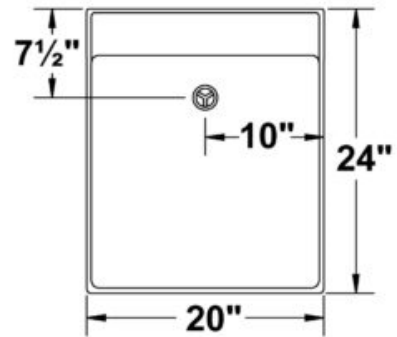

Top View

18F

20" DURASTONE® UTILATUB® Laundry Tub Floor-Mounted
20" Wide x 24" Deep x 34" High (14-3/8" Deep Tub)