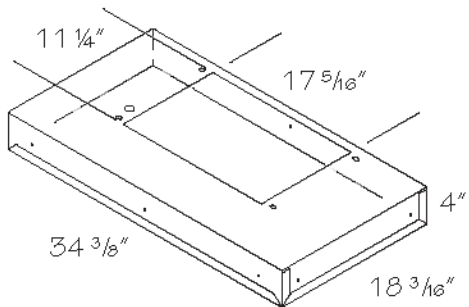

Wall Hood Liner:

Features:

- Constructed of heavy gauge steel
- For installation with exterior ductwork
- For use with Wall Hood Classic Chimney Plain
- For use with Wall Hood Blower
- Metallic medium grey painted finish