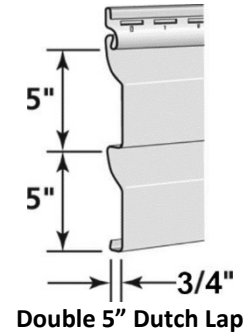

Available Upgrade

Styles:

Features:

- Heavy-Duty .046" thickness
- TrueTexture™ rough cedar finish molded from real cedar boards
- Patented STUDfinder™ is designed for accurate and secure installation
- RigidForm™ 220 Technology has been tested to withstand wind load pressures up to 220 mph
- CertiLock™ self-aligned, post-formed positive lock
- 3/4" panel projection
- Virtually maintenance free, never needs painting
- Class 1(A) fire rating
- Lifetime limited warranty