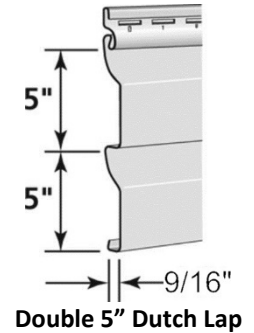

Standard Item

Styles:

Features:

- Natural woodgrain appearance
- Patented STUDfinder™ is designed for accurate and secure installation
- RigidForm™ 160 technology has been tested to withstand wind load pressures of up to 160 mph
- DuraLock™ post-formed lock design 9/16" panel projection
- .042" thickness
- Virtually maintenance free, never needs painting
- Class 1(A) fire rating
- Limited lifetime warranty