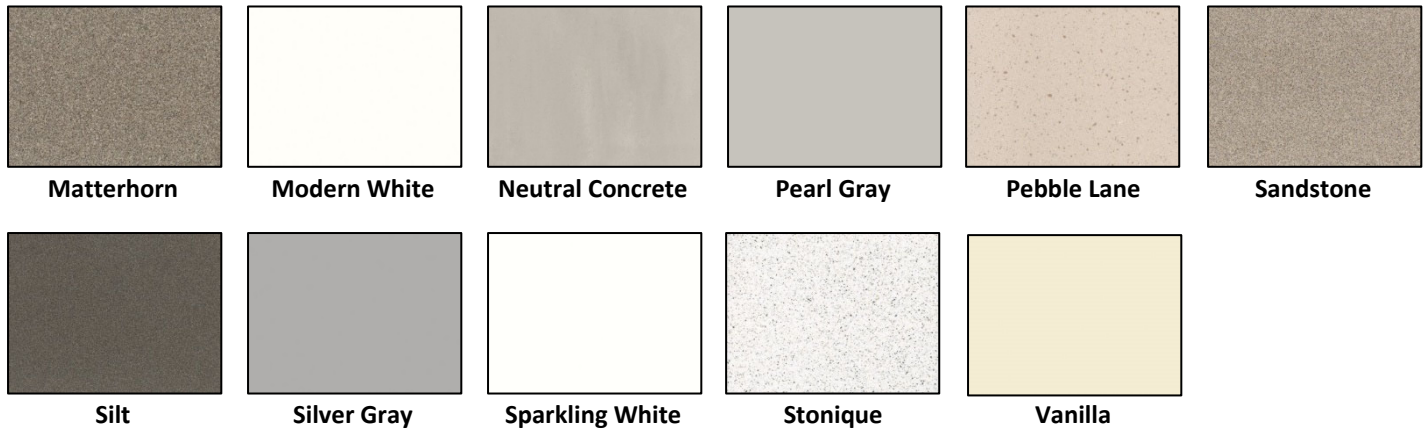

Platinum

Available Color Group B Colors:

Ash Concrete

Carbon Concrete

Concrete

Doeskin

Silver Birch

Willow

Continued on next page...

Available Level 1 and 2 Colors (continued):

Available Level 3 Colors:

Continued on next page...

Available Level 3 Colors (continued):

Weathered Concrete

Whipped Cream

Whisper