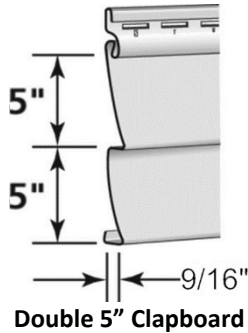

Standard Item

Styles:

Features:

- Natural woodgrain appearance
- Patented STUDfinder™ is designed for accurate and secure installation
- RigidForm™ 160 technology has been tested to withstand wind load pressures of up to 160 mph
- DuraLock™ post-formed lock design 9/16" panel projection
- .042" thickness
- Virtually maintenance free, never needs painting
- Class 1(A) fire rating
- Limited lifetime warranty